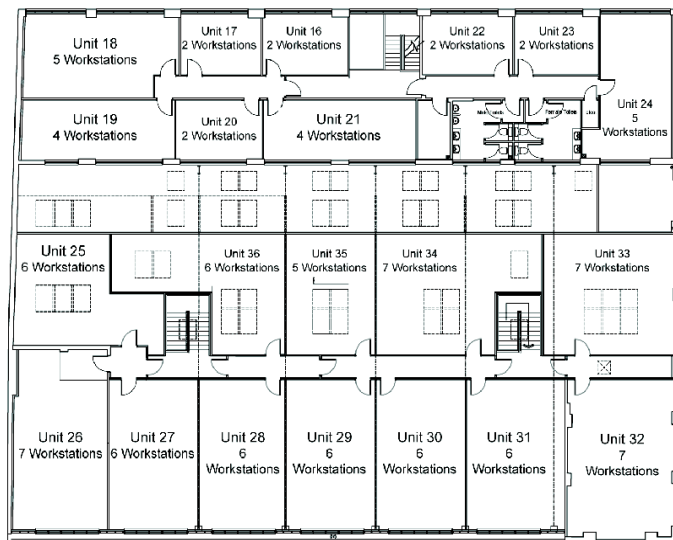

- Flat fee includes maintenance, cleaning of common areas, business rates and utilities.
- Full range of support services available on request.

**0845 873 2241**

GROUND FLOOR

FIRST FLOOR

0845 873 2241